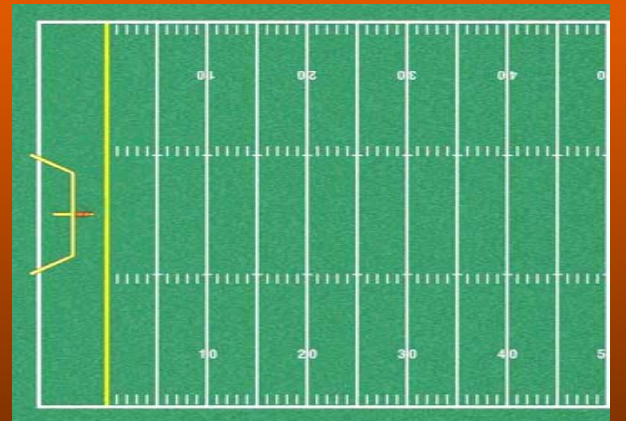

SPORTS !!!

- REGULATION SIZE SOCCER AND FOOTBALL FIELDS
- GREAT FOR LEAGUES!
- TENNIS COURTS